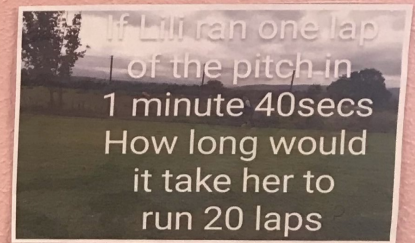

MATHS EYES

Some of our Maths Eyes entries this year