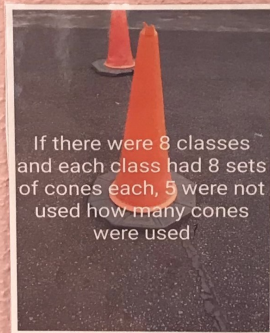

MATHS EYES

Some of our Maths Eyes entries this year